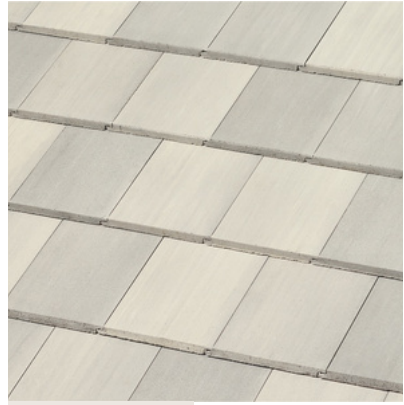

SAXONY 900 SLATE

Buckskin

Arriving Every 3-4 Weeks

STANDARD PRICE \$

SAXONY 900 SLATE

Cafe Sand Blend
Arriving Every 3-4 Weeks

STANDARD PRICE \$

SAXONY 900 SLATE

Florida Blend
100+ Squares Available
Available Now

STANDARD PRICE \$

SAXONY 900 SLATE

Mottled White Blend
100+ Squares Available
Available Now

STANDARD PRICE \$

SAXONY 900 SLATE

Sedona
100+ Squares Available
Available Now