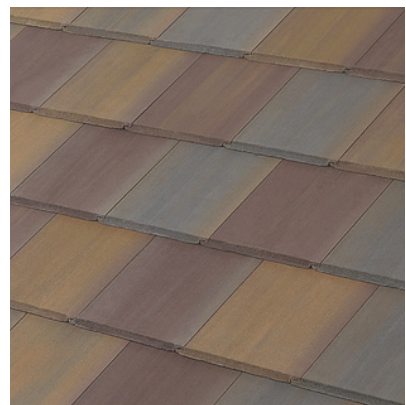

SAXONY 900 SLATE

Chestnut Burnt

In Stock At All Times
Available Now

STANDARD PRICE \$

SAXONY 900 SLATE

Stone Mountain Blend

In Stock At All Times
Available Now

STANDARD PRICE \$

SAXONY 900 SLATE

Beach Blonde Blend

Arriving Every 3-4 Weeks

STANDARD PRICE \$

SAXONY 900 SLATE

Brown Sugar Black Antique

Arriving Every 3-4 Weeks

STANDARD PRICE \$

SAXONY 900 SLATE

Buckskin

Arriving Every 3-4 Weeks

STANDARD PRICE \$

SAXONY 900 SLATE

Cafe Sand Blend
Arriving Every 3-4 Weeks

STANDARD PRICE \$

SAXONY 900 SLATE

Florida Blend
100+ Squares Available
Available Now

STANDARD PRICE \$

SAXONY 900 SLATE

Mottled White Blend
100+ Squares Available
Available Now

STANDARD PRICE \$

SAXONY 900 SLATE

Sedona
100+ Squares Available
Available Now